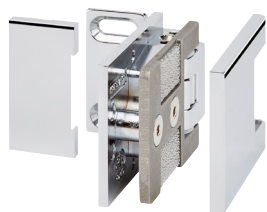

Hinges 3760, 3762 and 3764 :

- Without visible clamping screw
- Glass clamping screw on the outside of the shower, allows a better accessibility to reposition the door
- Repositionable cover on the outside, no water retention
- Stainless steel clamping plate