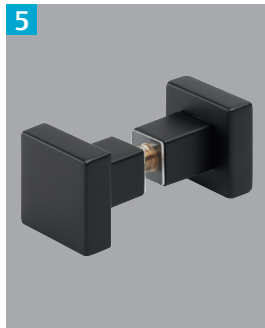

Hinges 3760, 3762 and 3764 :

- Without visible clamping screw
- Glass clamping screw on the outside of the shower, allows a better accessibility to reposition the door
- Repositionable cover on the outside, no water retention
- Stainless steel clamping plate

UFIT/45.13

UFIT/45.12

UFIT/45.74

Pair of stainless steel handles Ø 20 mm, centre
distance 200 mm, total length 300 mm
Paire de poignées inox brossé Ø 20 mm entraxe 200
mm, longueur totale 300 mm

AMT200300.50